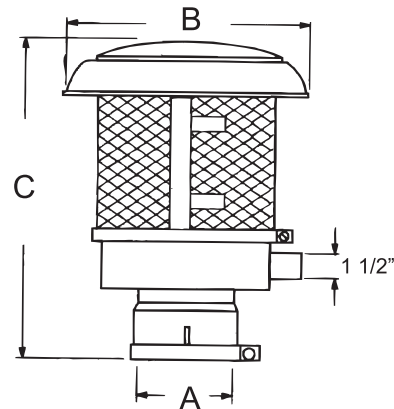

Includes: Mounting Clamp and Hose Clamp

Part Number	A	B	C
PC 2000	2"	5"	8"
PC 2010	2 1/4"	5"	8"
PC 2020	2 1/2"	5"	8"
PC 2030	2 3/4"	6"	10"
PC 2040	3"	6"	10"
PC 2050	3 3/4"	7"	12 1/4"
PC 2060	4"	7"	12 1/4"
PC 2070	4 1/2"	7 1/2"	13 1/2"
PC 2080	5"	7 1/2"	13 1/2"
PC 2090	6"	9"	14 3/4"
PC 2095	7"	9 1/2"	14 3/4"

PreCleaner with Rain Cap

Includes: Mounting Clamp, Hose Clamp and 5' Flex Tube

Part Number	A	B	C
PC 2000A	2"	8 1/2"	10"
PC 2010A	2 1/4"	8 1/2"	10"
PC 2020A	2 1/2"	8 1/2"	10"
PC 2030A	2 3/4"	10"	12 1/2"
PC 2040A	3"	10"	12 1/2"
PC 2050A	3 3/4"	12"	16"
PC 2060A	4"	12"	16"
PC 2070A	4 1/2"	12"	17"
PC 2080A	5"	12"	17"
PC 2090A	6"	12 1/2"	19 1/4"
PC 2095A	7"	14"	19 1/4"

PreCleaner with Chaff Screen

Includes: Mounting Clamp, Hose Clamp and 5' Flex Tube

Part Number	A	B	C
PC 2000B	2"	10"	10"
PC 2010B	2 1/4"	10"	10"
PC 2020B	2 1/2"	10"	10"
PC 2030B	2 3/4"	12"	14 1/2"
PC 2040B	3"	12"	14 1/2"
PC 2050B	3 3/4"	12"	15 1/2"
PC 2060B	4"	12"	15 1/2"
PC 2070B	4 1/2"	12"	16 1/2"
PC 2080B	5"	12"	16 1/2"
PC 2090B	6"	14"	19 1/4"
PC 2095B	7"	14"	19 1/4"

Rubber Flexible Tubing

E.P.D.M. high temperature rubber, wire wrapped, very flexible

Part Number	Size ID	Length
TU 6002	1 1/2"	2'
TU 6003	1 1/2"	3'
TU 6004	1 1/2"	4'
TU 6005	1 1/2"	5'
TU 6006	1 1/2"	6'
TU 6007	1 1/2"	7'
TU 6008	1 1/2"	8'
TU 6009	1 1/2"	9'
TU 6010	1 1/2"	10'
TU 6011	1 1/2"	11'
TU 6012	1 1/2"	12'
TU 6013	1 1/2"	13'
TU 6014	1 1/2"	14'
TU 6015	1 1/2"	15'
TU 6016	1 1/2"	16'
TU 6018	1 1/2"	18'