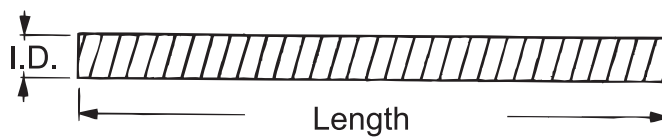

Metal Flexible Tubing

Part Number	Size ID	Length
TU 4000	1 1/2"	Per Foot
TU 4011	1 1/2"	2'
TU 4016	1 1/2"	3'
TU 4001	1 1/2"	4'
TU 4081	1 1/2"	5'
TU 4085	1 1/2"	6'
TU 4087	1 1/2"	7'
TU 4089	1 1/2"	8'
TU 4091	1 1/2"	9'
TU 4093	1 1/2"	10'
TU 4094	1 1/2"	11'
TU 4095	1 1/2"	12'
TU 4097	1 1/2"	13'
TU 4096	1 1/2"	18'