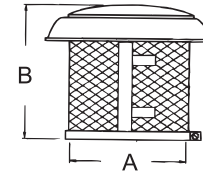

PreCleaner Chaff Screen Cap

Part Number	A	B	Fits PreCleaner	Replacement Screen Part Number	Screen Size
RC 3000-1	5"	6 1/2"	2000, 2010, 2020	RC 1211	4" x 26"
RC 3100-1	6"	10 1/4"	2030, 2040	RC 1208	7 1/2" x 36"
RC 3300-1	7"	11 1/2"	2050, 2060	RC 1207	8 1/2" x 36"
RC 3400-1	7 1/2"	12 1/2"	2070, 2080	RC 1209	9 1/2" x 36"
RC 3600-1	9"	14 1/2"	2085, 2090	RC 1210	11 3/8" x 39"
RC 3700-1	9 1/2"	14 1/2"	2095	RC 1210	11 3/8" x 39"